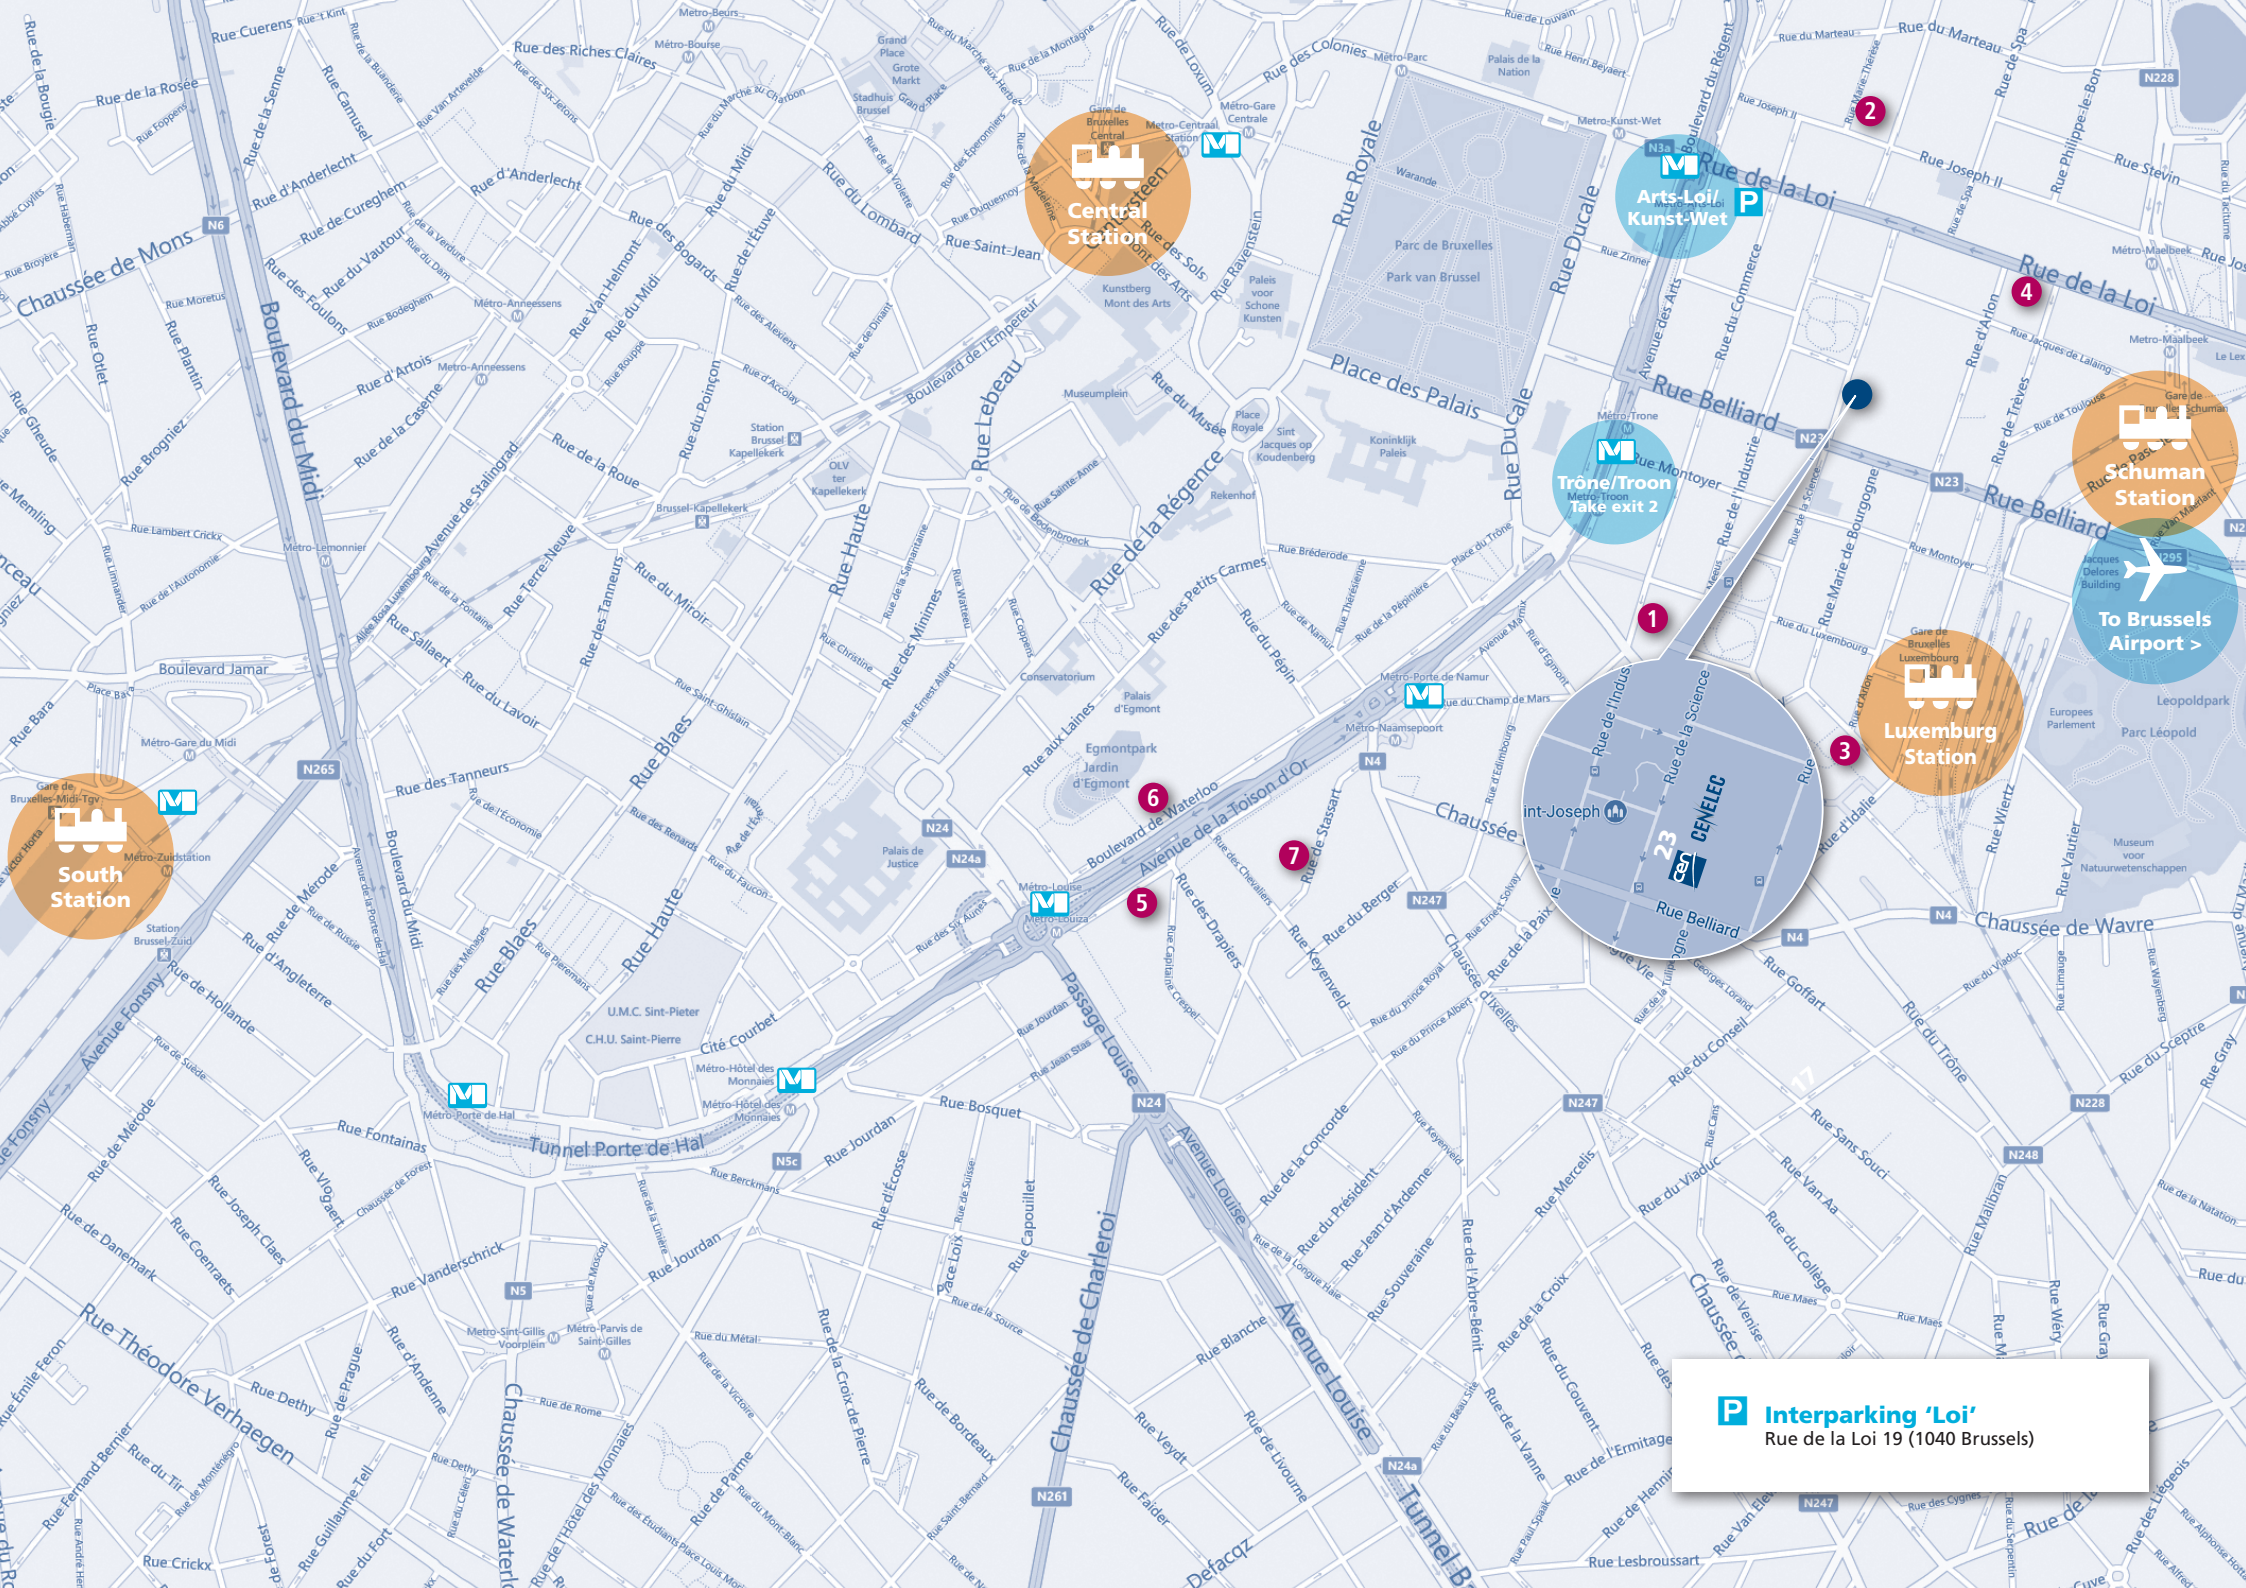

By train: www.b-rail.be

From Brussels South Station (Gare du Midi/Zuidstation), *either*

- Take a taxi to Rue de la Science 23 (1040 Brussels) *or*
- Take the underground line N°2 or N°6 direction *Elisabeth*. Get off at the 5th stop, station *Trône/Troon*, or at the 6th stop, station *Arts-Loi/Kunst-Wet* (about 600 m or 10' walk to get to CEN-CENELEC).

E-mail: meetingcentre@cencenelec.eu

P Parking facilities

'Loi' (www.interparking.be)

Rue de la Loi 19 (1040 Brussels)

(450 m from the CEN-CENELEC premises)

Hotels nearby

- 1 Stanhope Hotel *****  ⁽¹⁾
- 2 Courtyard Marriott Brussels EU *****  ⁽¹⁾
- 3 Renaissance Brussels Hotel ***** 
- 4 Thon Hotel EU *****  ⁽¹⁾
- 5 Sofitel *****  ⁽¹⁾
- 6 The Hotel ***** ⁽¹⁾
- 7 Aqua ***  ⁽¹⁾

⁽¹⁾ With corporate discount

Central Station

Arts-Loi Kunst-Wet

Trône/Tron Take exit 2

Schuman Station

To Brussels Airport >

Luxembourg Station

GENELEC

South Station

Interparking 'Loi'
Rue de la Loi 19 (1040 Brussels)